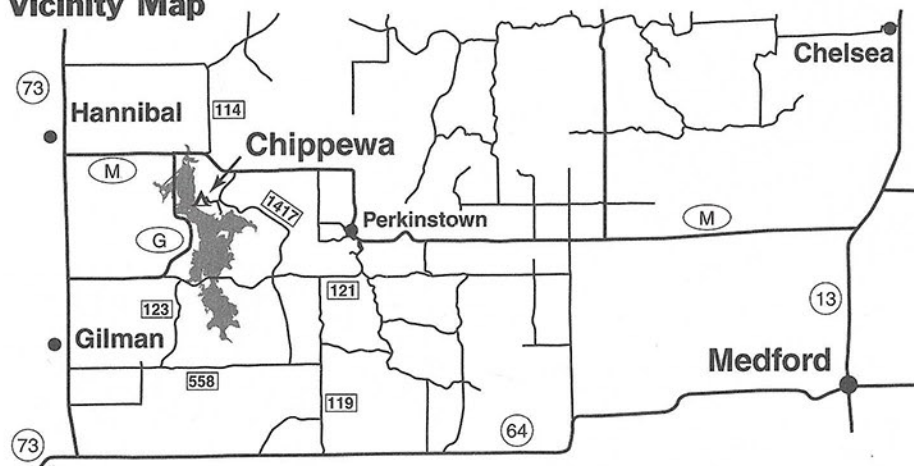

# Chippewa Campground

## Directions to Chippewa Campground

- From the Highway 64/13 intersection in Medford drive north on Highway 13 4.5 miles to County Highway M. Turn left (west) on M and drive 19.7 miles to FR 1417. Turn left (south) on FR 1417 and drive 0.9 mile to the campground entrance.
- From the Highway 73/M intersection 0.7 mile south of Hannibal drive east on County Highway M 4.8 miles to FR 1417. Turn right (south) on FR 1417 and drive 0.9 mile to the campground entrance.

## Vicinity Map