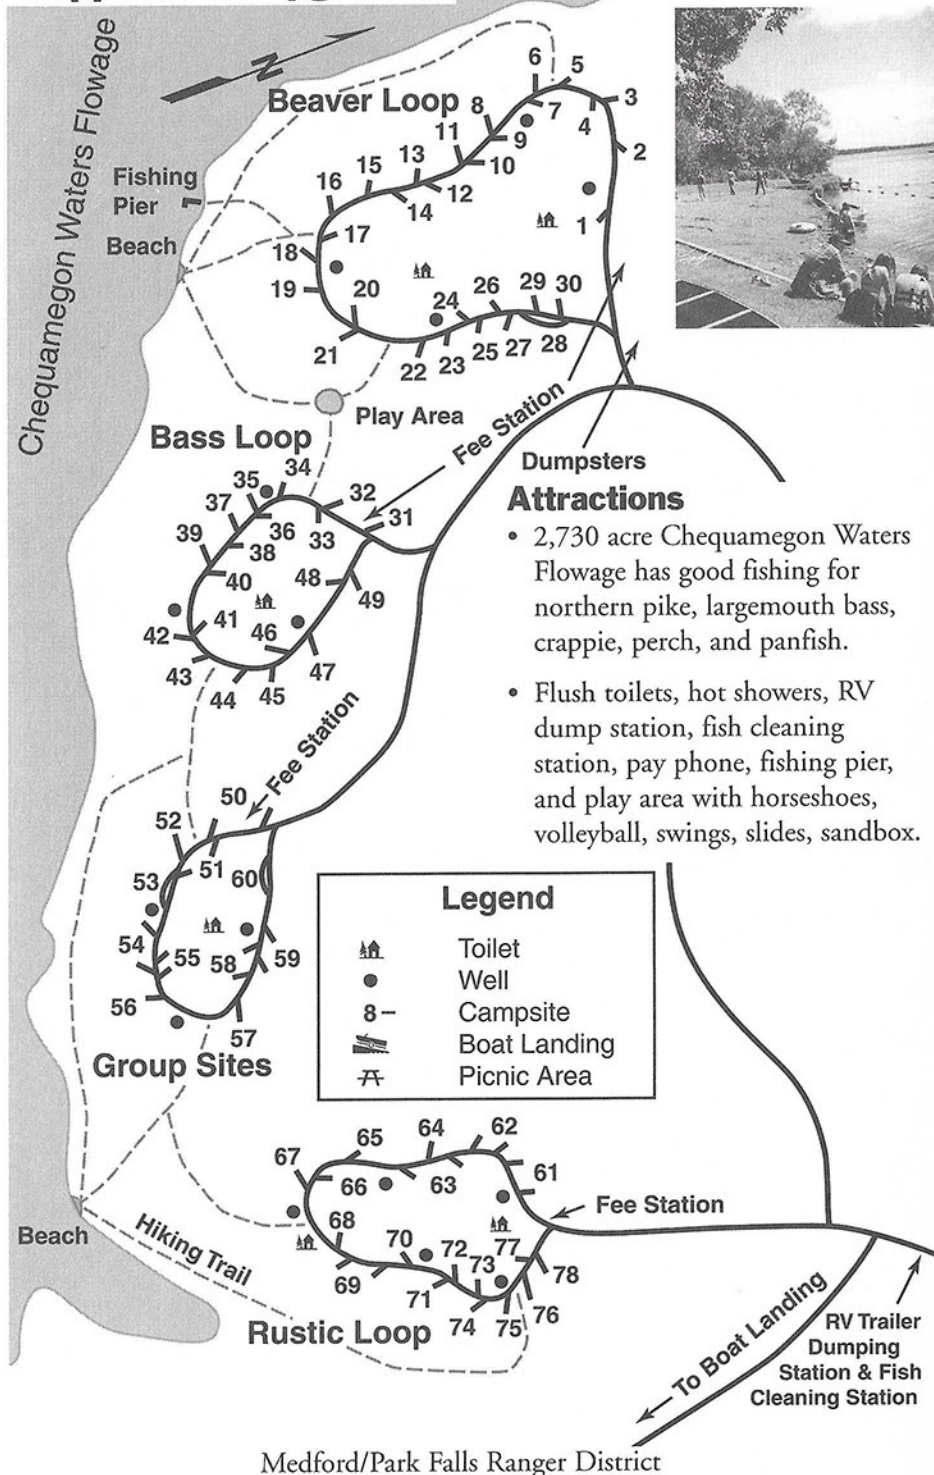

## Directions to Chippewa Campground

- From the Highway 64/13 intersection in Medford drive north on Highway 13 4.5 miles to County Highway M. Turn left (west) on M and drive 19.7 miles to FR 1417. Turn left (south) on FR 1417 and drive 0.9 mile to the campground entrance.
- From the Highway 73/M intersection 0.7 mile south of Hannibal drive east on County Highway M 4.8 miles to FR 1417. Turn right (south) on FR 1417 and drive 0.9 mile to the campground entrance.

## Vicinity Map

## Size of Campsites

Type Site *	Site Numbers
Back In 25	1, 21, 34, 64, 65, 67
Back In 30	4, 22, 23, 24, 25, 26, 35, 36, 38, 59, 68, 69, 71, 72, 73, 74, 75
Back In 35	2, 3, 5, 7, 17, 18, 19, 20, 27, 49, 61, 62, 63, 66, 70, 76, 77, 78
Back In 40	9, 10, 11, 12, 13, 14, 15, 16, 21, 29, 30, 32, 39, 40, 44, 45, 48, 58
Back In 45+	6, 8, 31, 33, 37, 41, 42, 43, 46, 47, 50, 51, 52, 56, 57
Pull Thru 45	28, 53, 54, 55, 60

\* (Back In or Pull Through and maximum length of camper or RV)