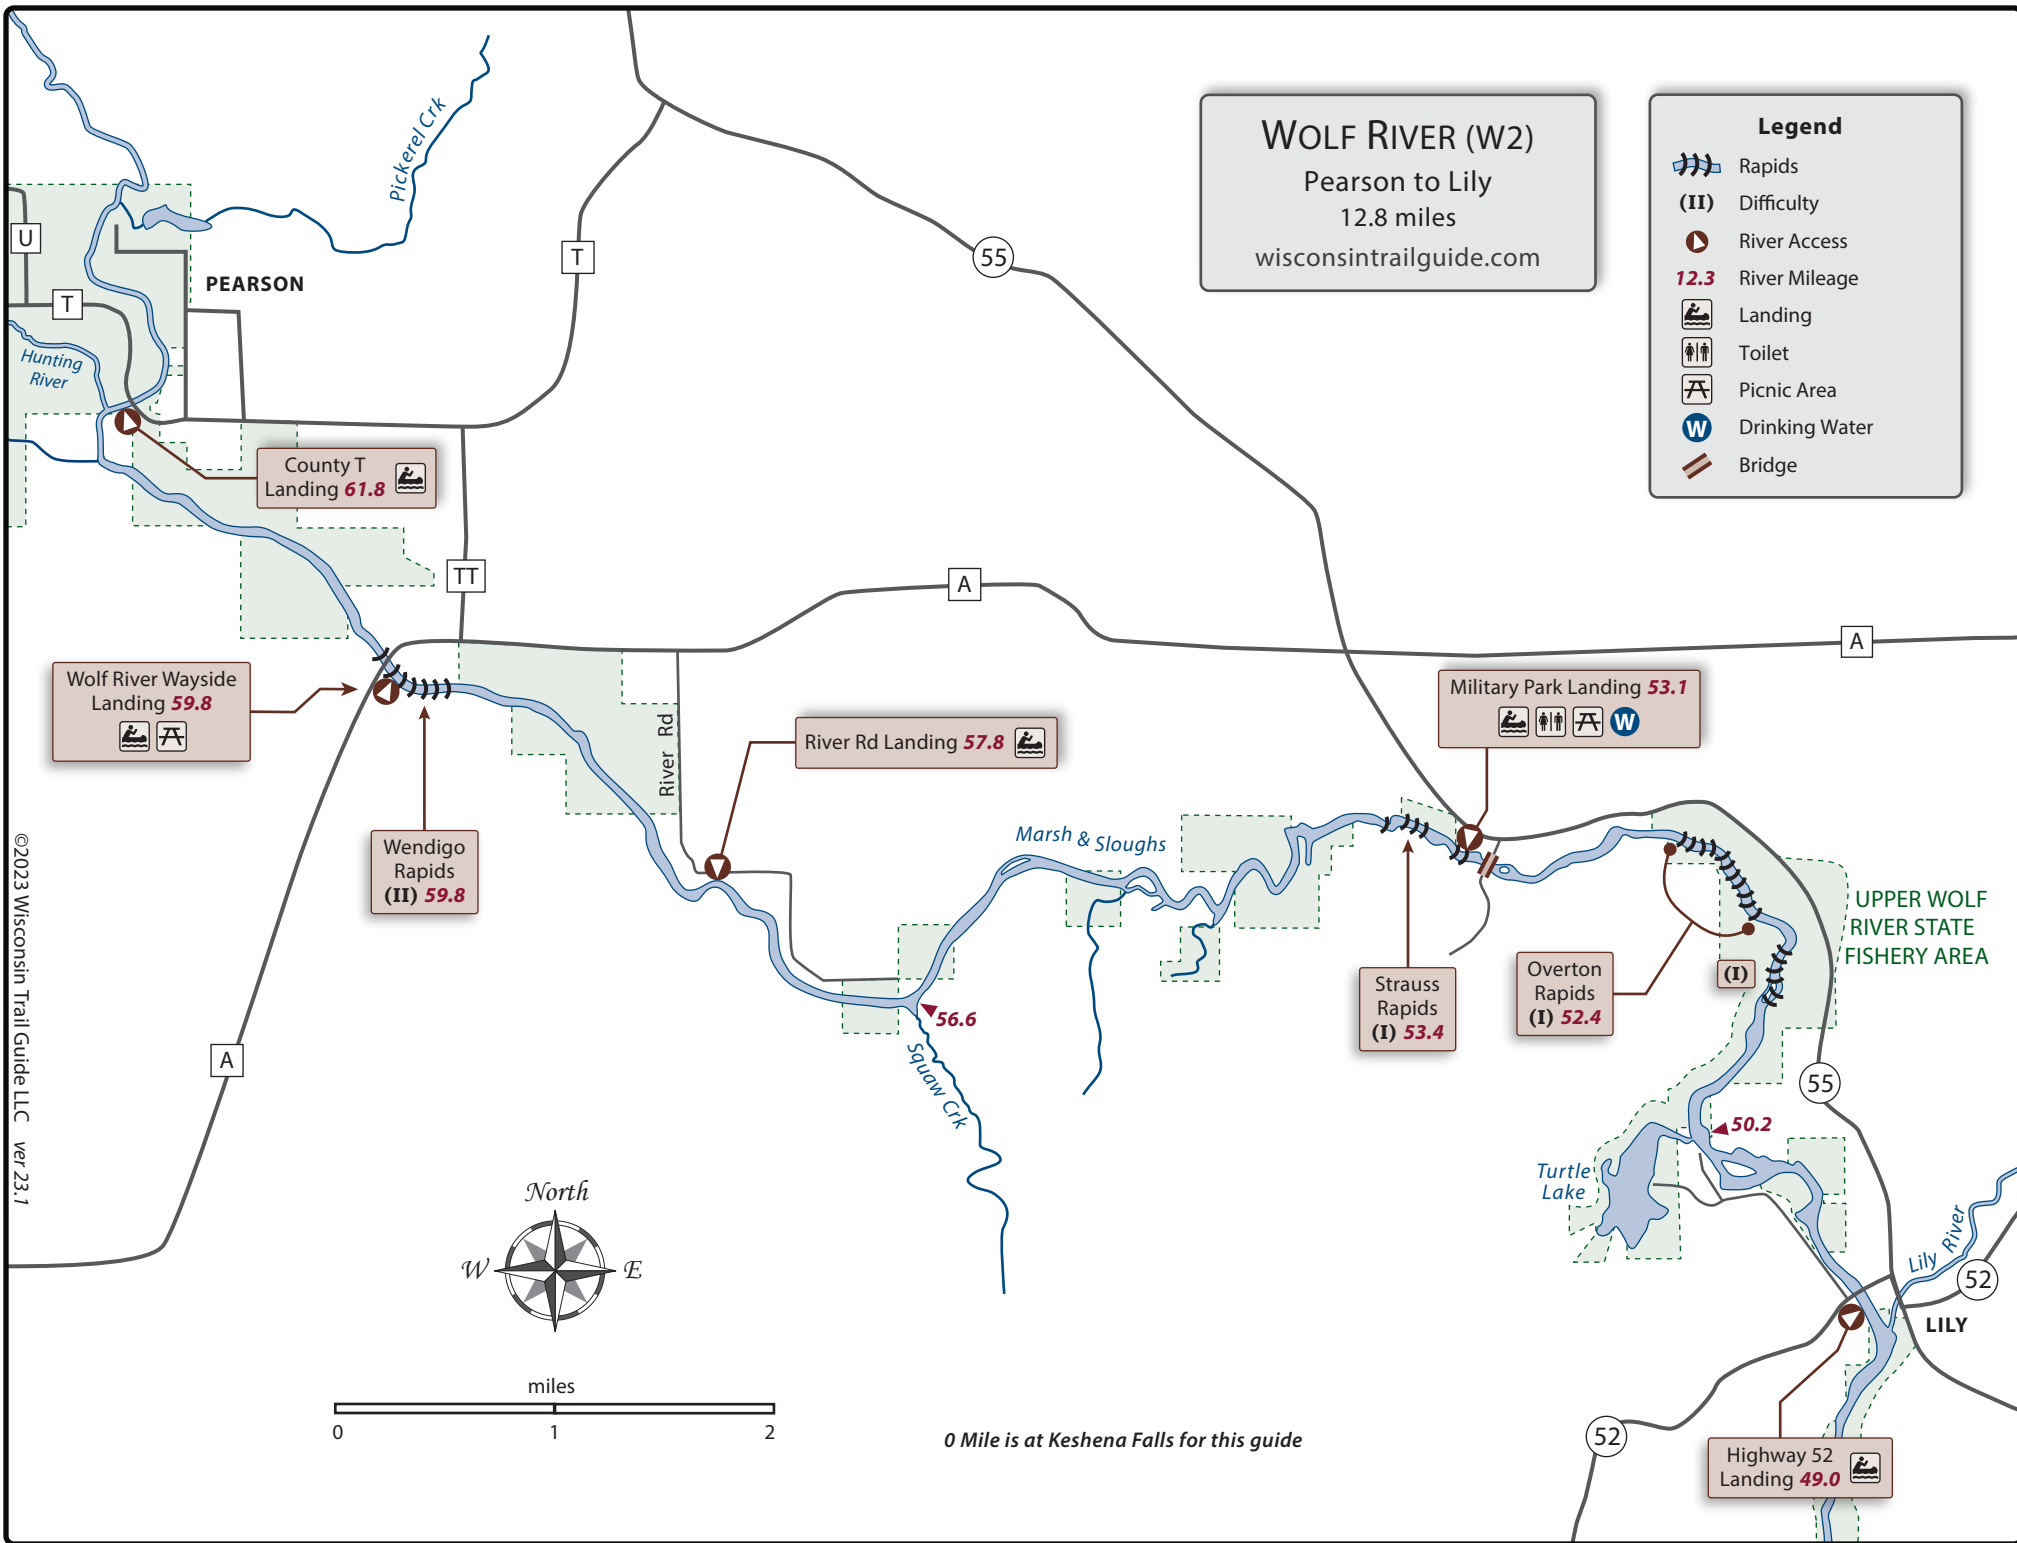

WOLF RIVER (W2)

Pearson to Lily

12.8 miles

wisconsintrailguide.com

Legend

- Rapids
- (II)** Difficulty
- River Access
- 12.3** River Mileage
- Landing
- Toilet
- Picnic Area
- Drinking Water
- Bridge

©2023 Wisconsin Trail Guide LLC ver 23.1

0 Mile is at Keshena Falls for this guide