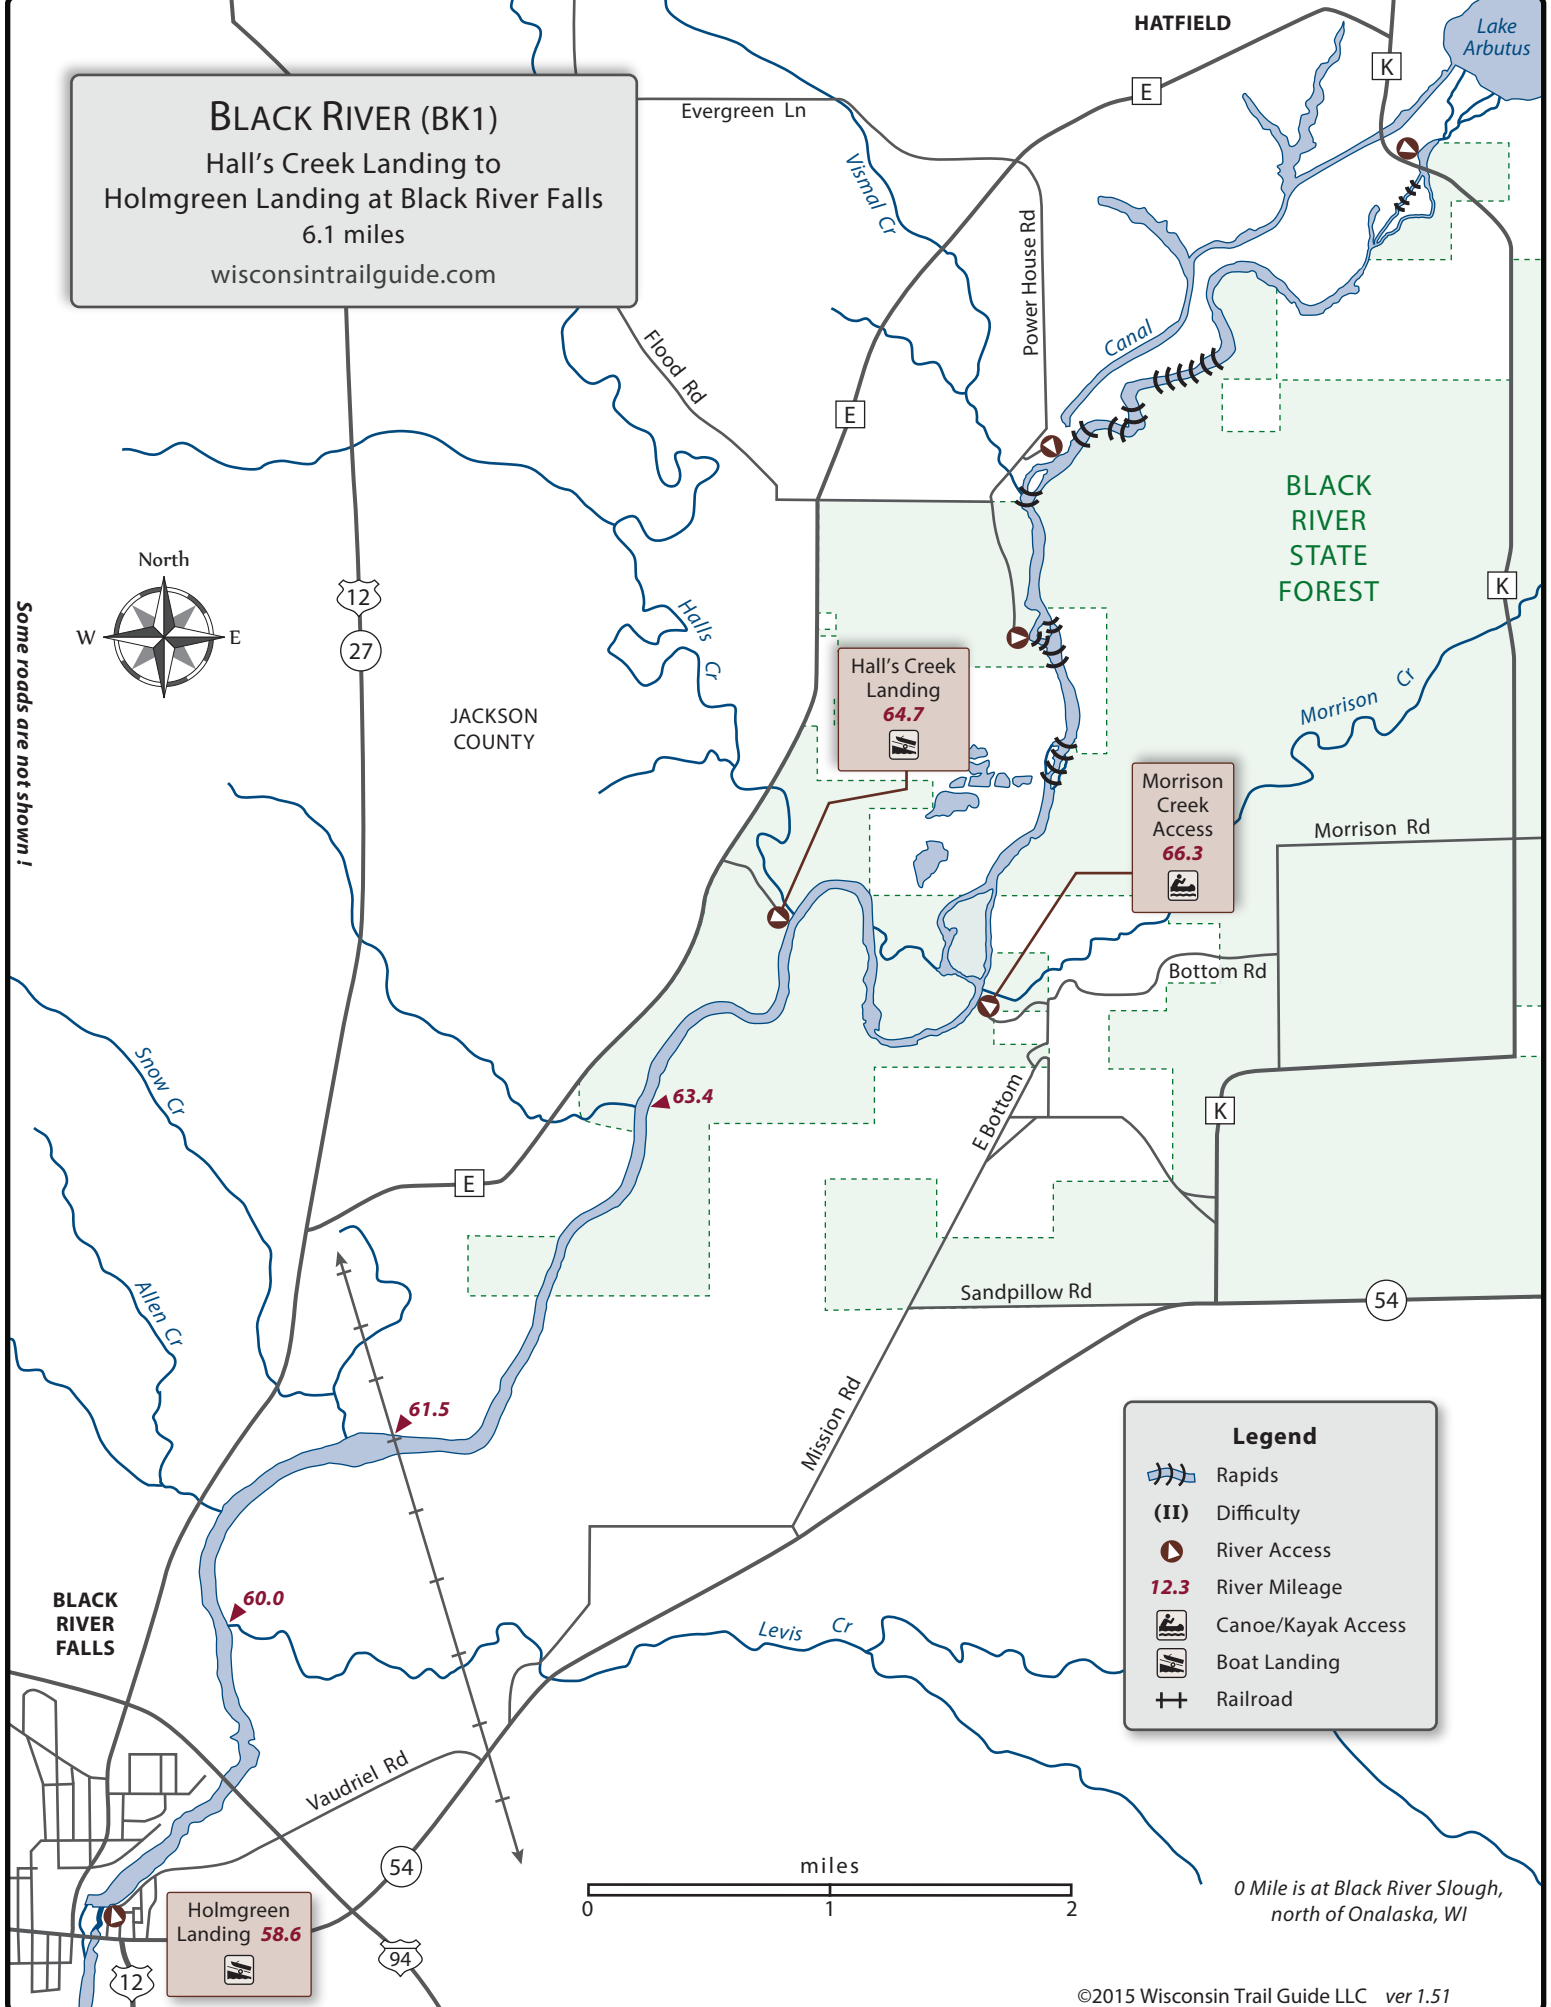

BLACK RIVER (BK1)
 Hall's Creek Landing to
 Holmgreen Landing at Black River Falls
 6.1 miles
wisconsintrailguide.com

Legend

- Rapids
- Difficulty
- River Access
- River Mileage
- Canoe/Kayak Access
- Boat Landing
- Railroad