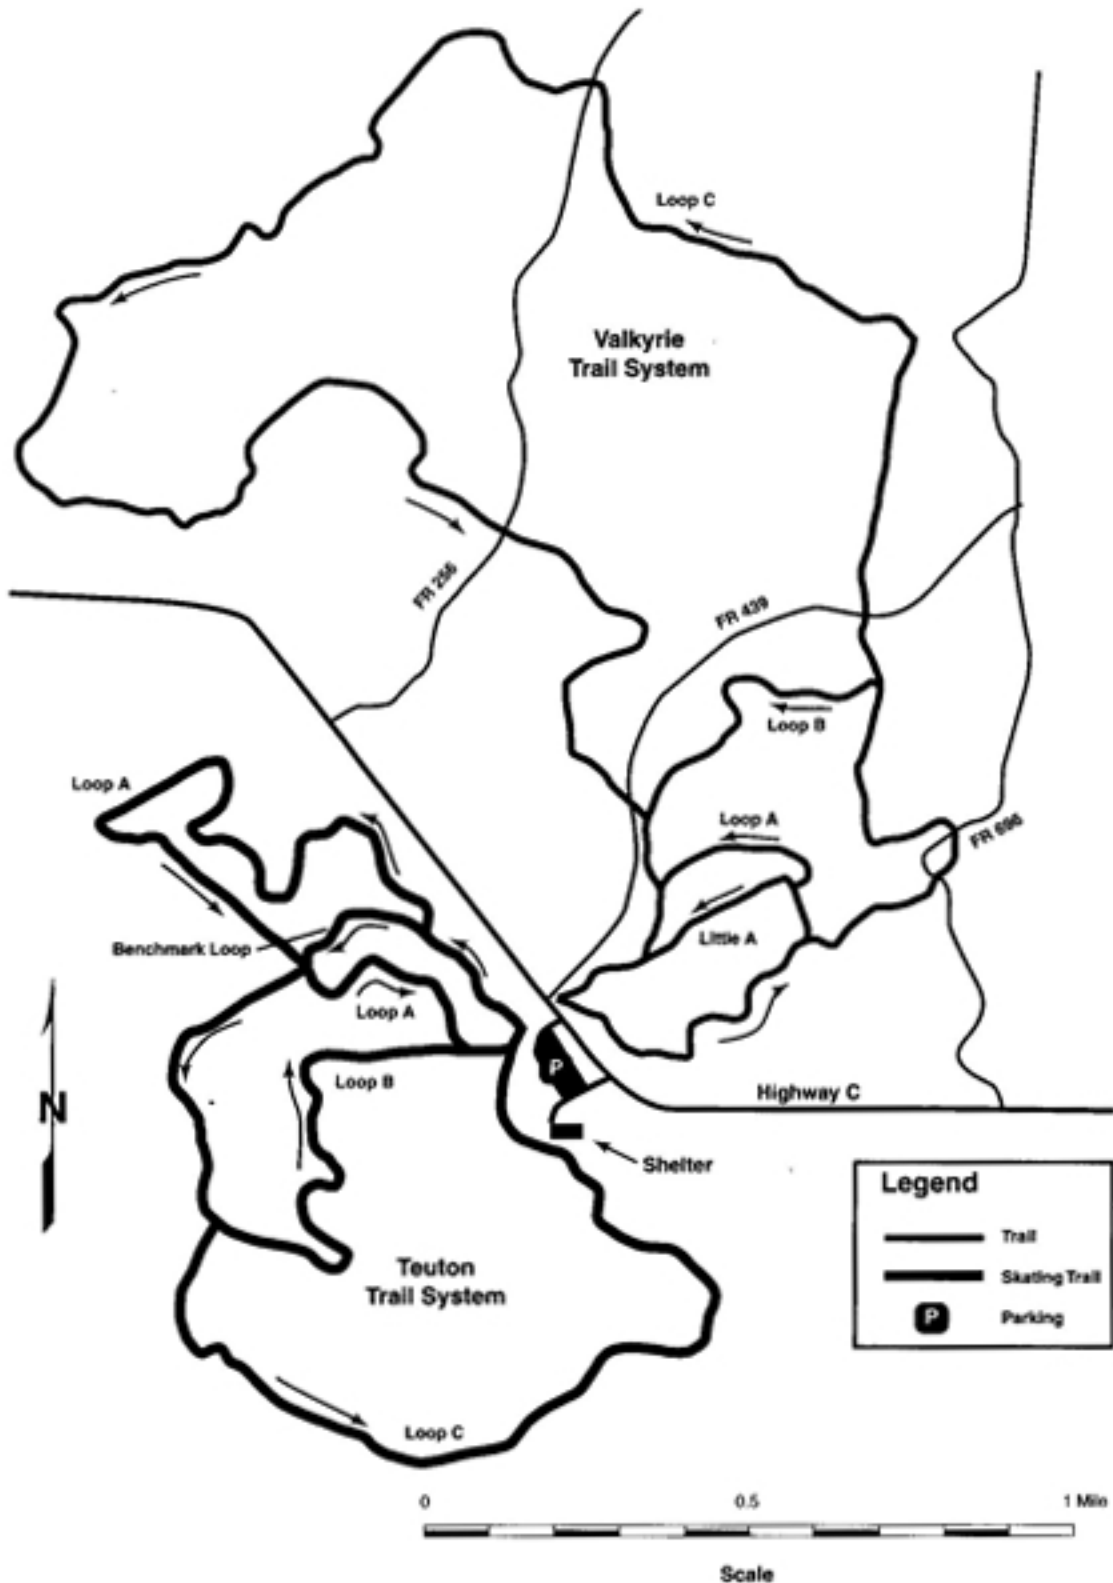

Teuton & Valkyrie Ski Trails

This ski trail network is centered around the Valhalla Chalet located outside of Washburn on Highway C.

Washburn Ranger District