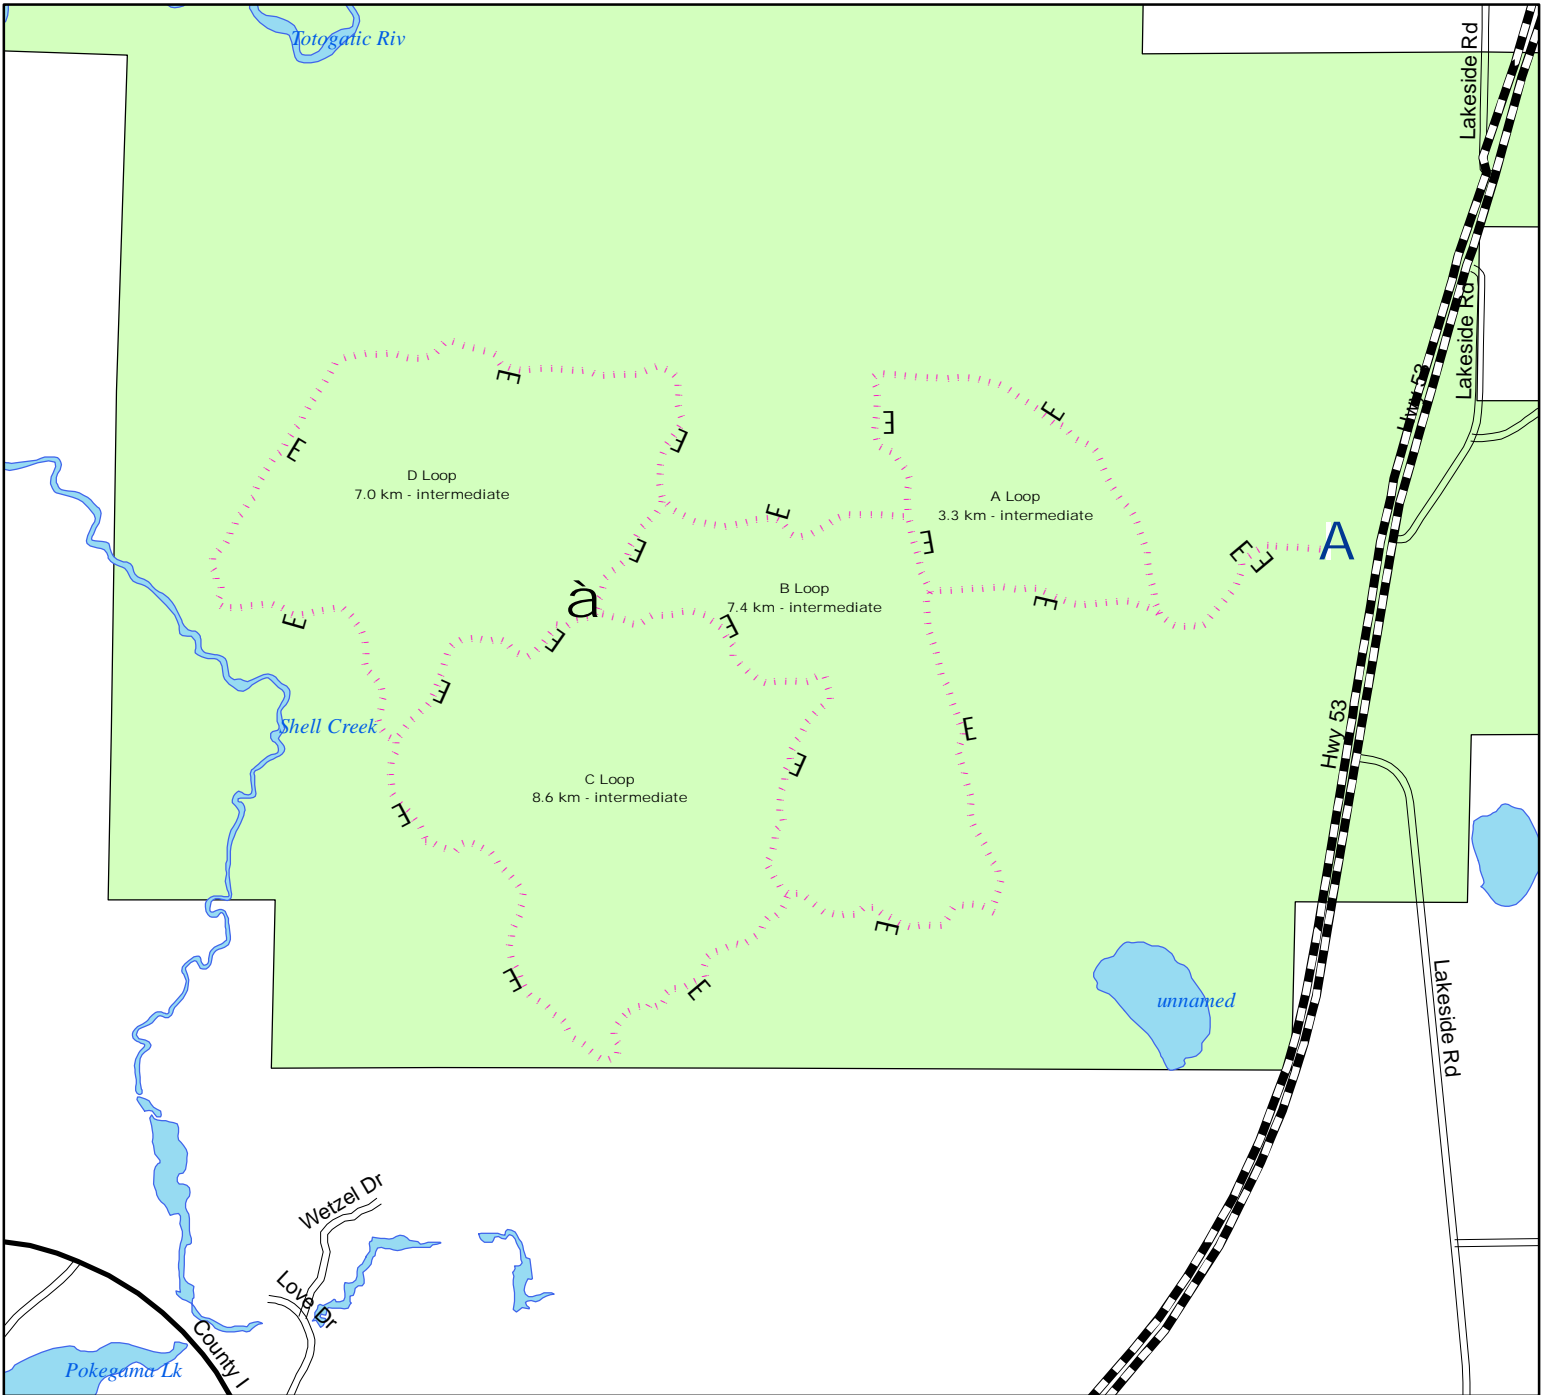

# Totogatic Ski Trail

## Legend

- A** Parking
- à** Adirondack Shelter
- Ski Trail
- County Highway
- ▬▬▬ State Highway
- ==== Township Road
- Water
- Washburn County Forest