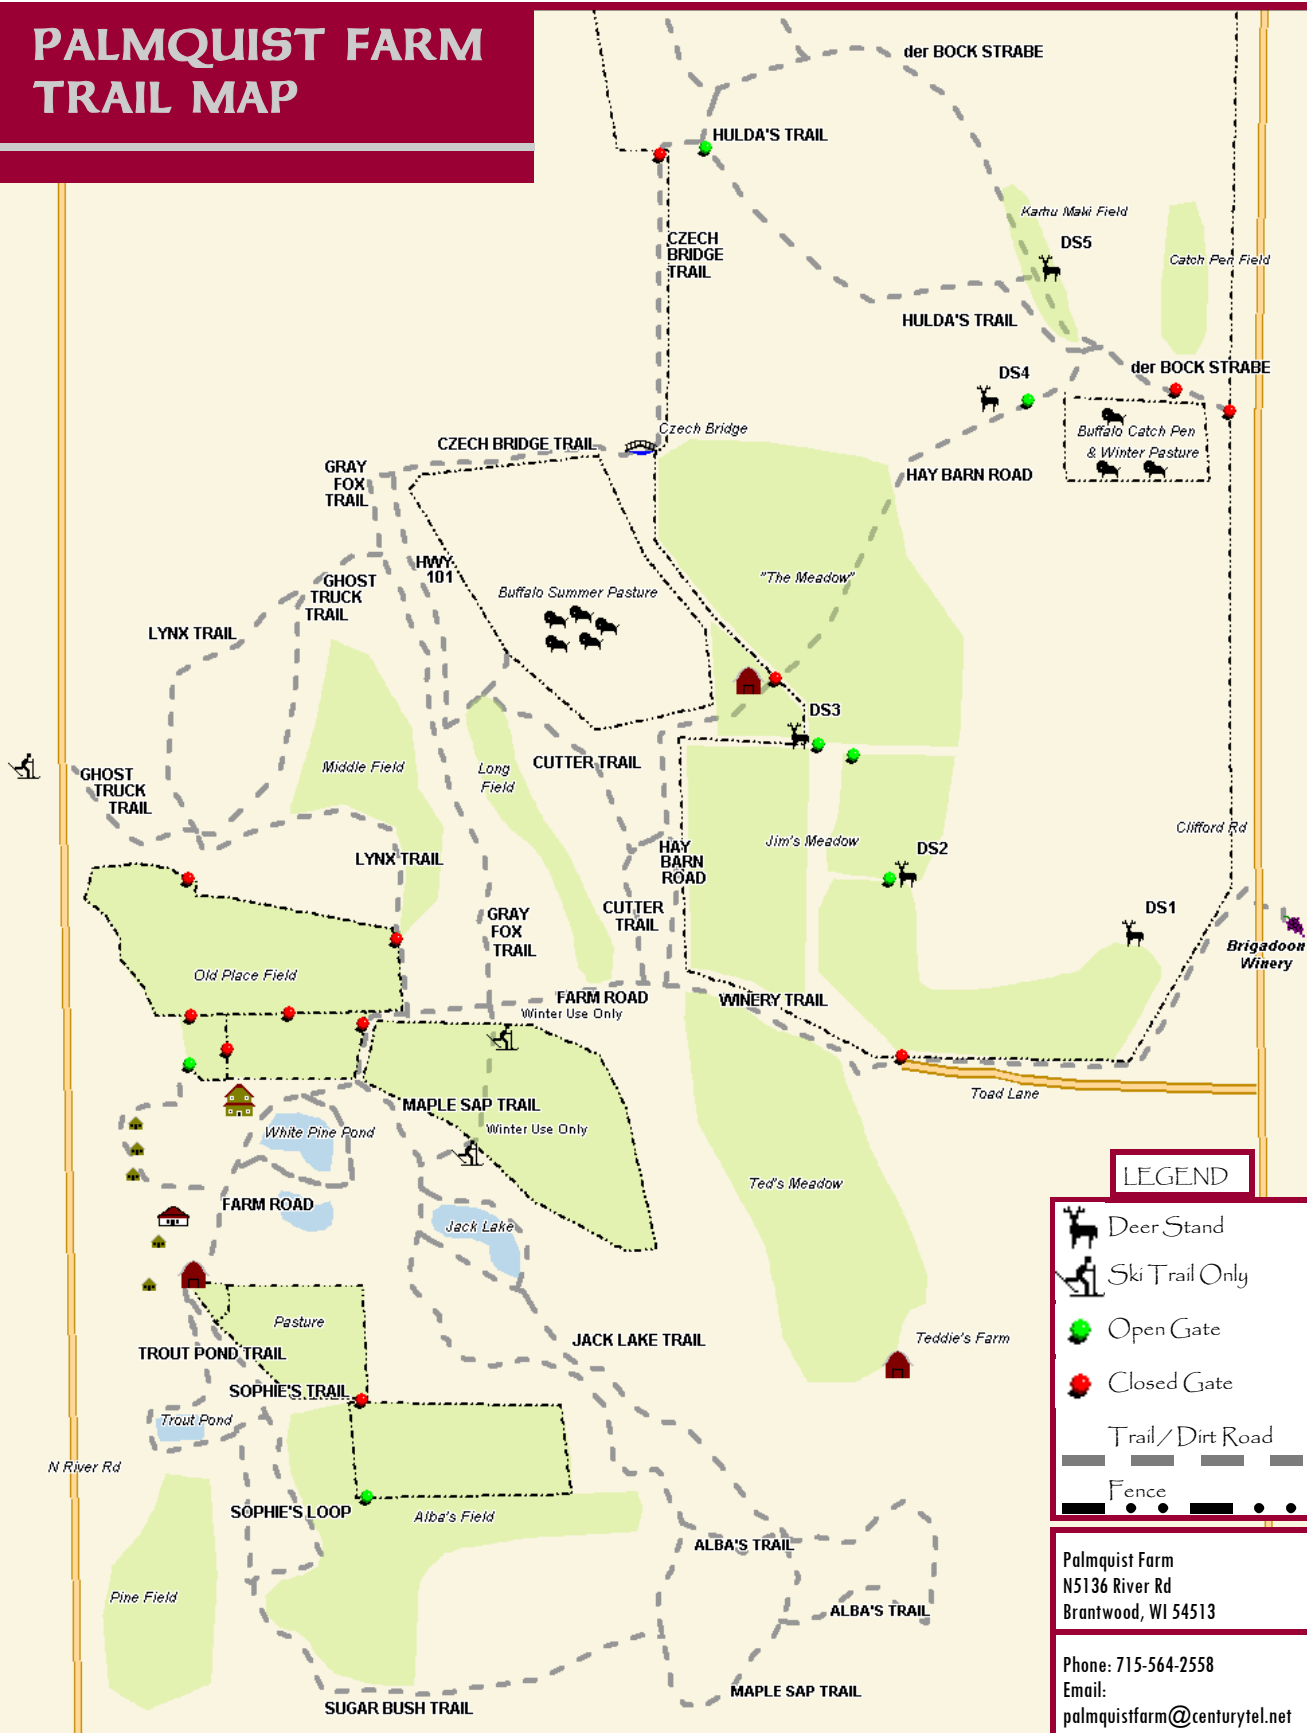

# PALMQUIST FARM TRAIL MAP

## LEGEND

- Deer Stand
- Ski Trail Only
- Open Gate
- Closed Gate
- Trail/Dirt Road
- Fence

Palmquist Farm  
 N5136 River Rd  
 Brantwood, WI 54513

Phone: 715-564-2558  
 Email: palmquistfarm@centurytel.net

Data use subject to license.  
 © 2004 DeLorme. Topo USA® 5.0.  
 www.delorme.com

Data Zoom 14-4

# PALMQUIST FARM NORTHERN TRAILS

Data use subject to license.  
 © 2004 DeLorme. Topo USA® 5.0.  
 www.delorme.com

Data Zoom 14-2