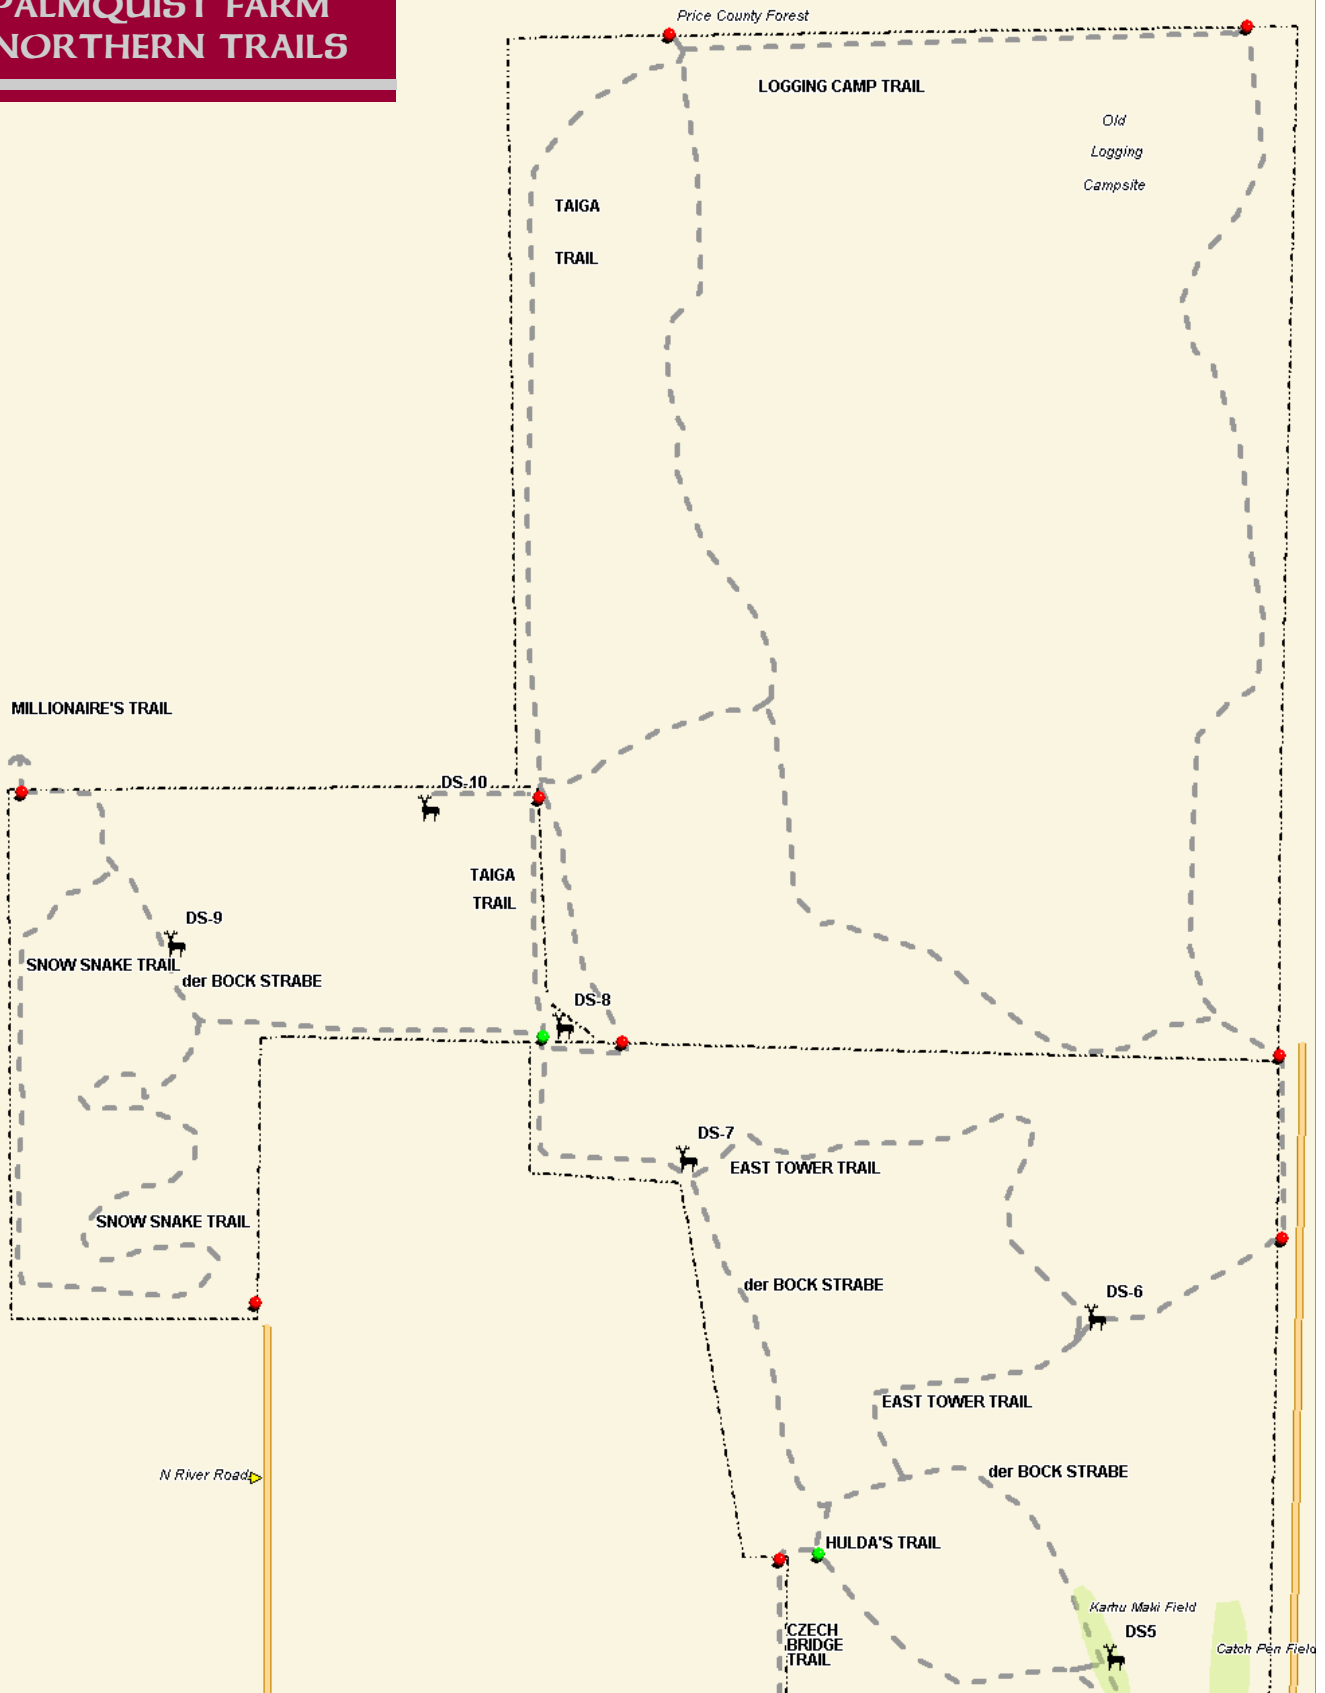

# PALMQUIST FARM TRAIL MAP

## LEGEND

- Deer Stand
- Ski Trail Only
- Open Gate
- Closed Gate
- Trail/Dirt Road
- Fence

Palmquist Farm  
 N5136 River Rd  
 Brantwood, WI 54513

Phone: 715-564-2558  
 Email: palmquistfarm@centurytel.net

Data use subject to license.  
 © 2004 DeLorme. Topo USA® 5.0.  
 www.delorme.com

Data Zoom 14-4

# PALMQUIST FARM NORTHERN TRAILS

Data use subject to license.  
 © 2004 DeLorme. Topo USA® 5.0.  
 www.delorme.com

Data Zoom 14-2