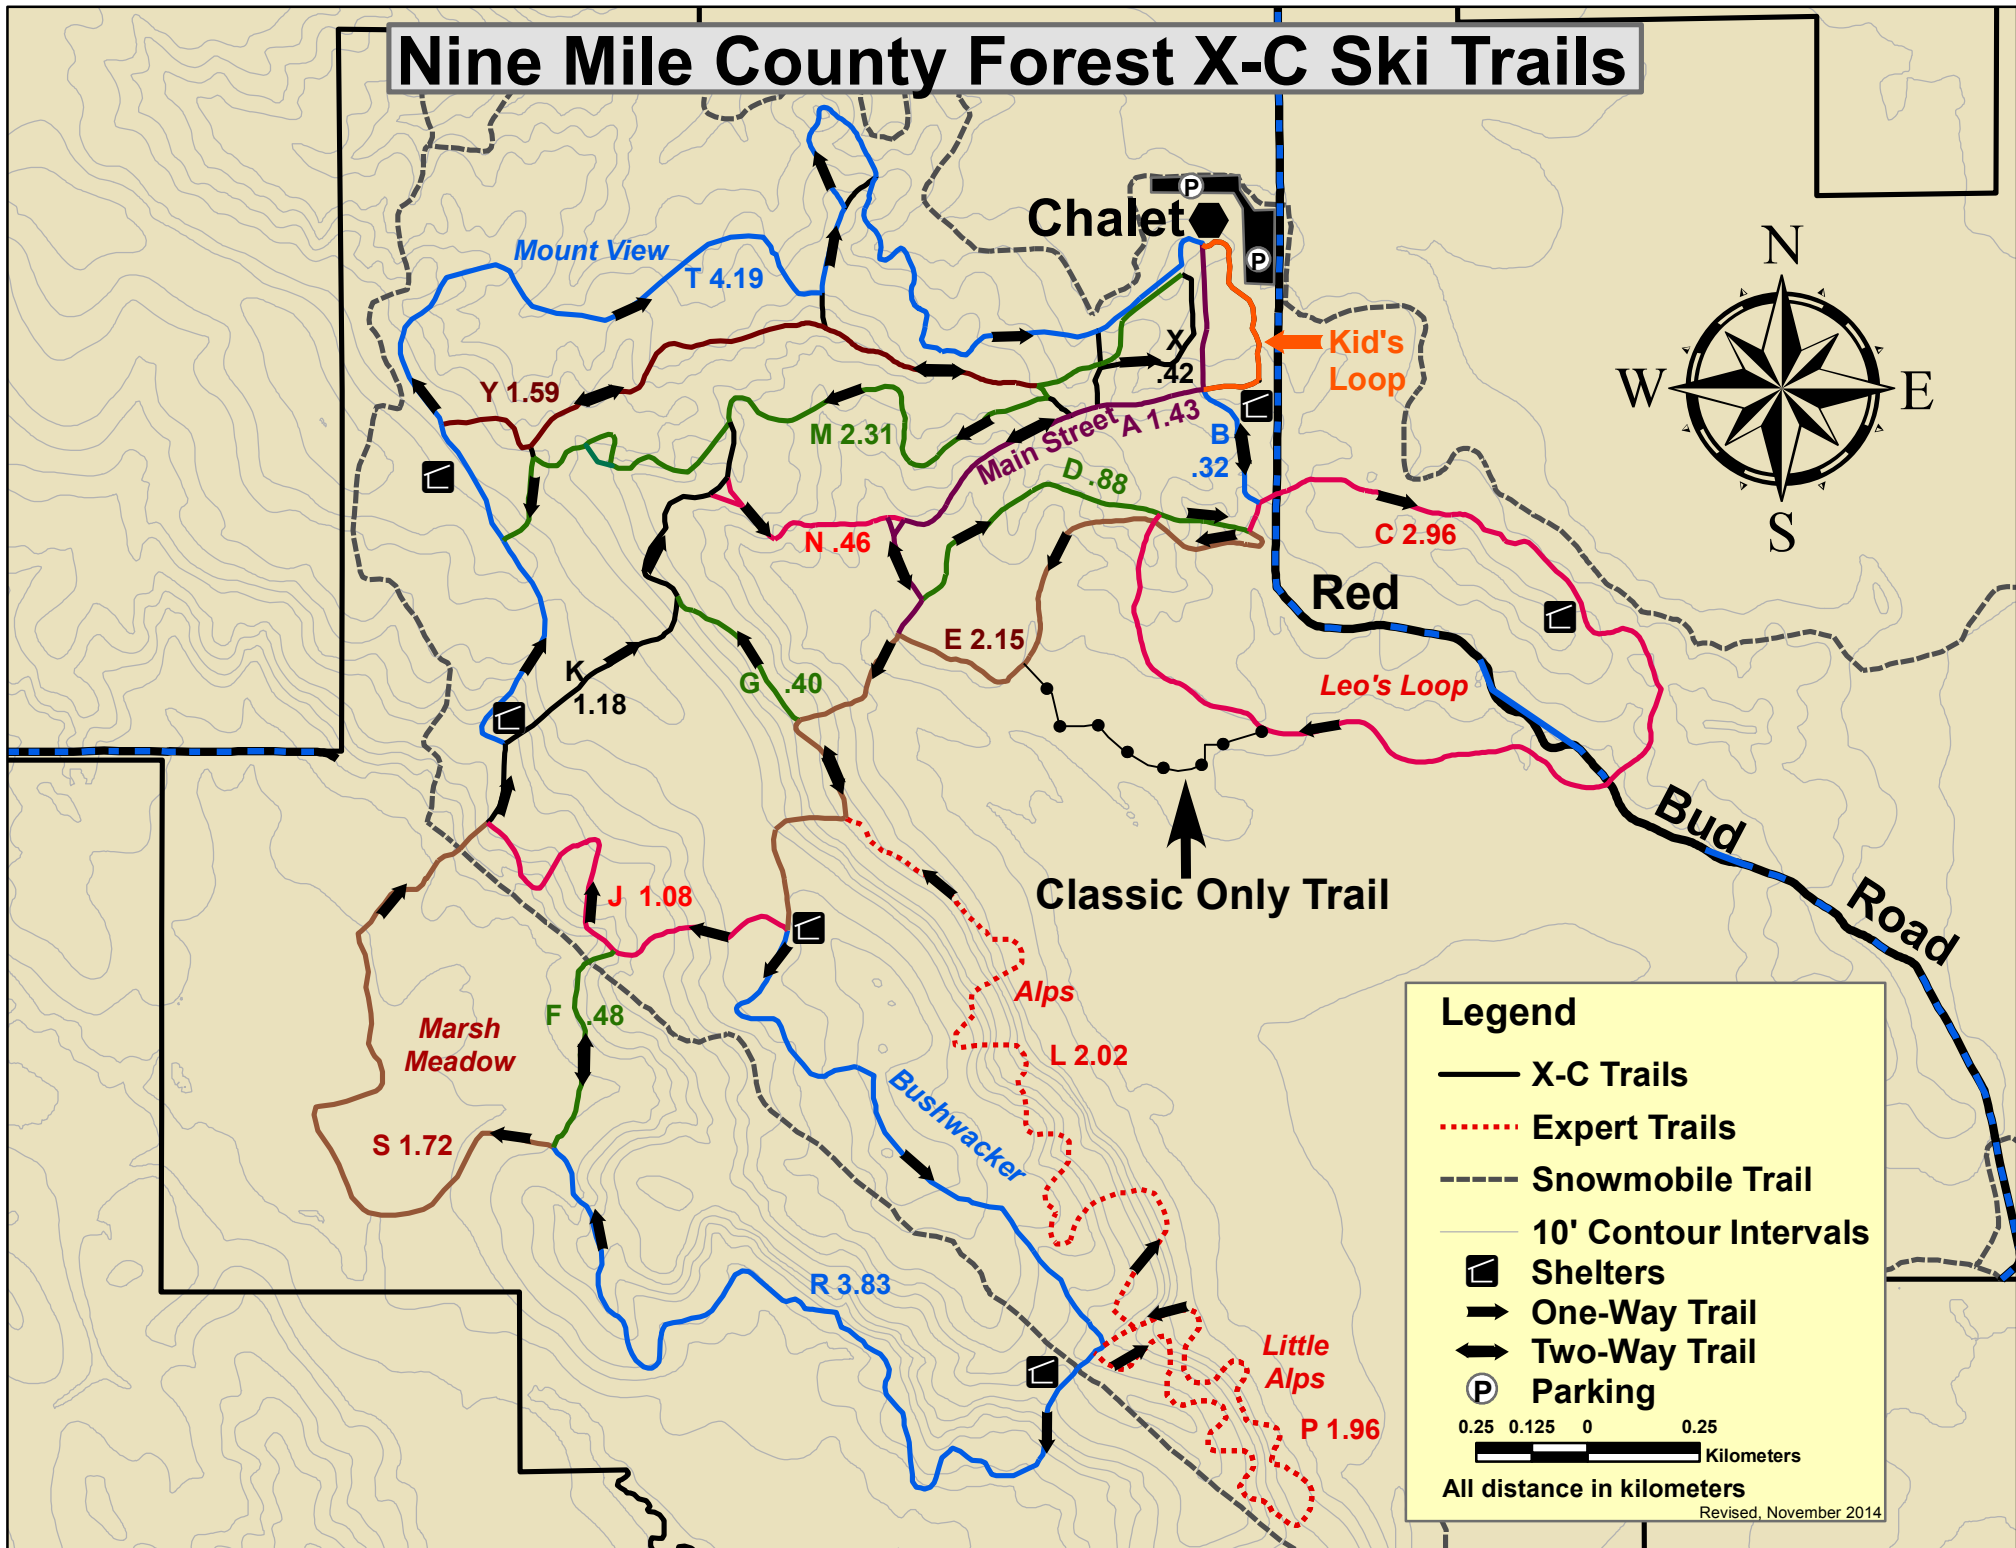

Nine Mile County Forest X-C Ski Trails

Legend

- X-C Trails
- Expert Trails
- - - Snowmobile Trail
- 10' Contour Intervals
- ☐ Shelters
- ➔ One-Way Trail
- ➔➔ Two-Way Trail
- Ⓟ Parking

0.25 0.125 0 0.25
Kilometers

All distance in kilometers

Revised, November 2014