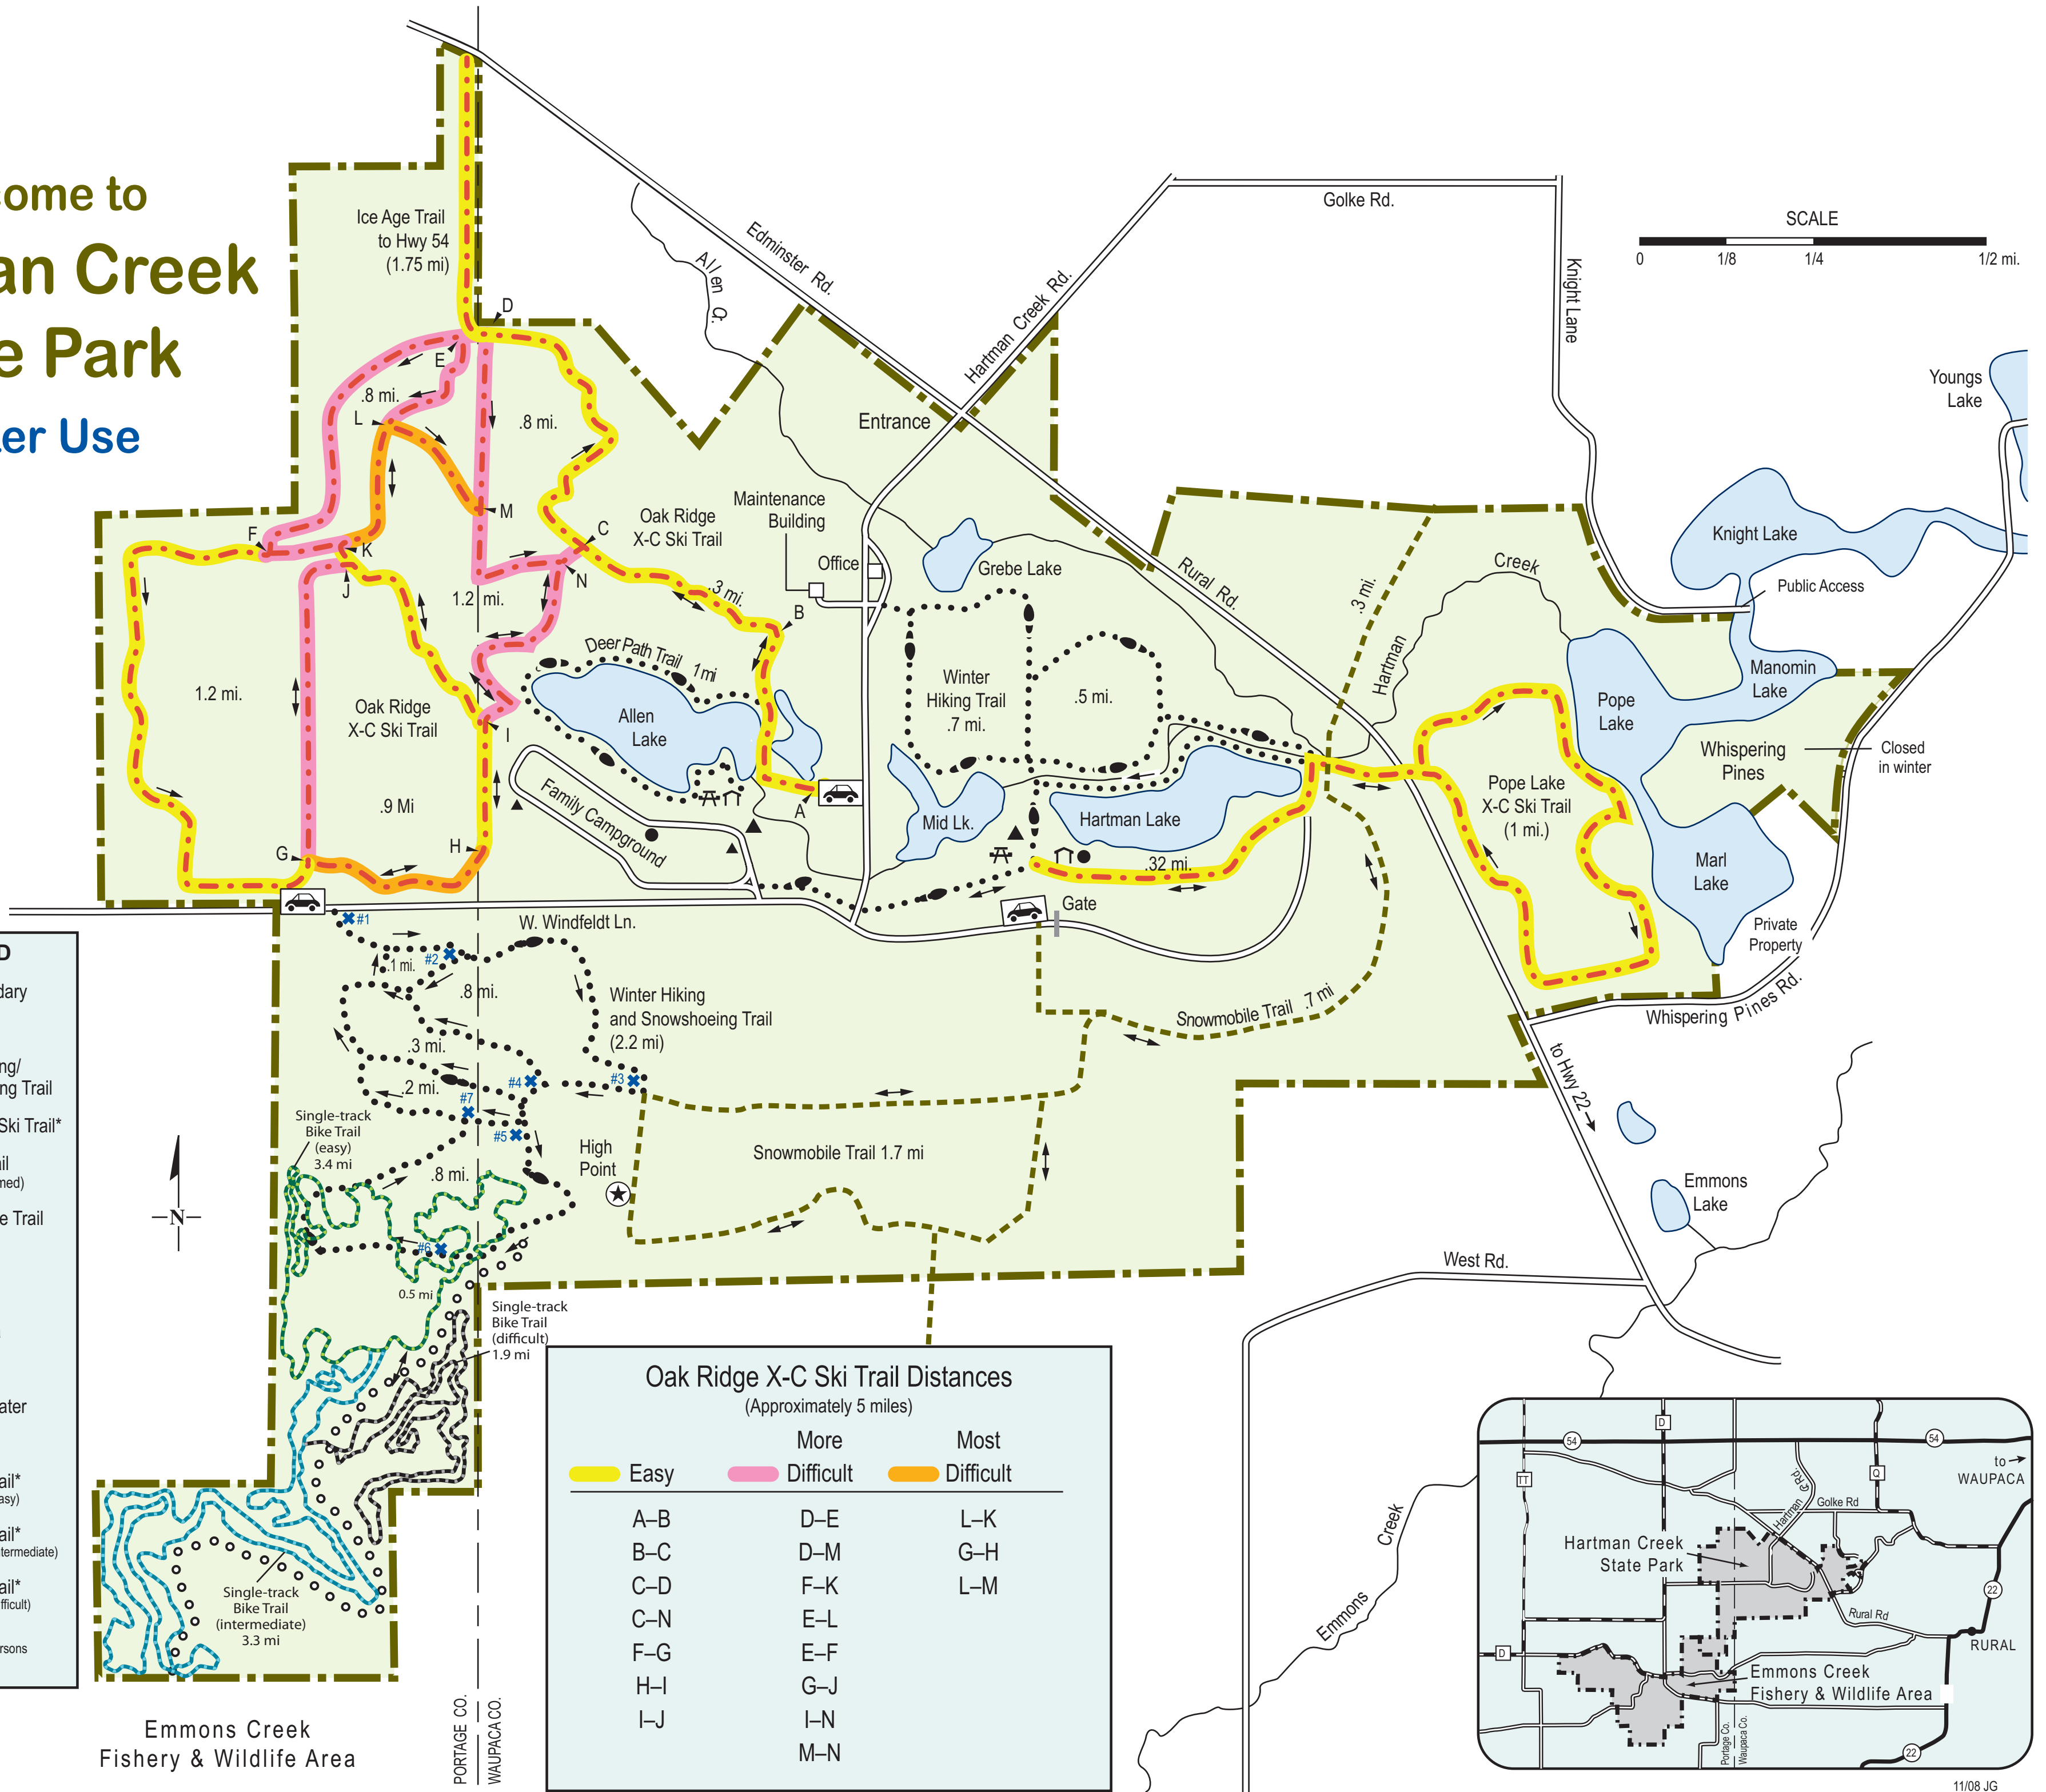

Welcome to Hartman Creek State Park

Winter Use

LEGEND

- Park Boundary
- Park Road
- Winter Hiking/Snowshoeing Trail
- X-Country Ski Trail*
- Ice Age Trail (X-C/not groomed)
- Snowmobile Trail
- Parking
- Shelter
- Picnic Area
- Toilet
- Drinking Water
- Map box
- Fat Bike Trail* (single-track) (easy)
- Fat Bike Trail* (single-track) (intermediate)
- Fat Bike Trail* (single-track) (difficult)

*Requires state trail pass for persons age 16 years of age and older.

Oak Ridge X-C Ski Trail Distances
(Approximately 5 miles)

	More	Most
	Easy	Difficult
A-B	D-E	L-K
B-C	D-M	G-H
C-D	F-K	L-M
C-N	E-L	
F-G	E-F	
H-I	G-J	
I-J	I-N	
	M-N	

Emmons Creek Fishery & Wildlife Area

PORTAGE CO.
WAUPACA CO.